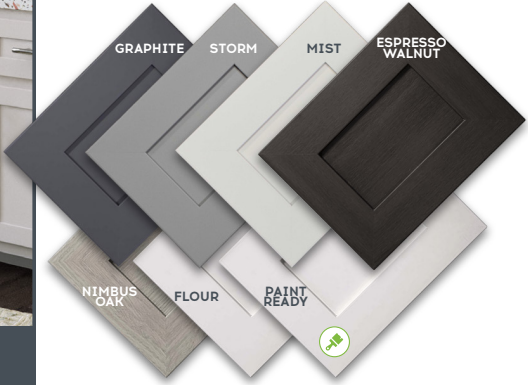

We are constantly delivering new items and enhancements to our product line. Please check with your local sales rep for our most current product information.

PRODUCT MENU

DOOR STYLES AND COLORS

Flour Shaker

SHAKER: Our classic Shaker door available in 7 colors and a primed-for-paint option.

Shaker Fusion Storm

FUSION: Slab drawer fronts in combination with 5-piece door fronts.

DOOR STYLES AND COLORS

Snow Gloss Slab

SLAB: A clean, modern look available in 7 colors and a primed-for-paint option.

Graphite Slide

SLIDE: An enhanced shaker style available in 4 colors.

HANDLES, PULLS & KNOBS

Bar Pull

Satin Nickel
4-1/2", 6"; 2" Knob

Loft

Satin Nickel, Chrome,
Matte Black, Rose Gold
4-5/8", 5-7/8"; 15/16" Knob

Square

Satin Nickel, Chrome,
Matte Black, Rose Gold
4-1/4", 5-7/16"; 15/16" Knob

Scan here
to see all
door styles
and colors.

Scan here
to see all
pull
styles.