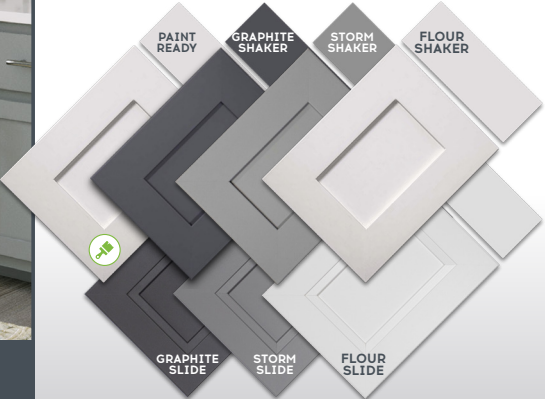

We are constantly delivering new items and enhancements to our product line. Please check with your local sales rep for our most current product information.

PRODUCT MENU

DOOR STYLES AND COLORS

Flour Shaker

SHAKER: Our classic Shaker door available in 7 colors and a primed-for-paint option.

Shaker Fusion Storm

FUSION: Slab drawer fronts in combination with 5-piece door fronts.

DOOR STYLES AND COLORS

Snow Gloss Slab

SLAB: A clean, modern look available in 7 colors and a primed-for-paint option.

Graphite Slide

SLIDE: An enhanced shaker style available in 4 colors.

HANDLES, PULLS & KNOBS

Bar Pull

Satin Nickel
4-1/2", 6"; 2" Knob

Loft

Satin Nickel, Chrome,
Matte Black, Rose Gold
4-5/8", 5-7/8"; 15/16" Knob

Square

Satin Nickel, Chrome,
Matte Black, Rose Gold
4-1/4", 5-7/16"; 15/16" Knob

Scan here
to see all
door styles
and colors.

Scan here
to see all
pull
styles.