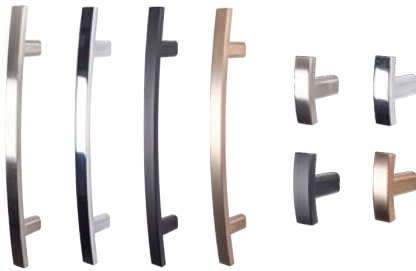

SLAB: A clean, modern look available in 11 colors and a primed-for-paint option.

Graphite Slide

SLIDE: An enhanced shaker style available in 4 colors.

HANDLES, PULLS & KNOBS

Bar Pull

Satin Nickel & Matte Black
 4-1/2", 6"; 2" T-Knob;
 1-1/4" Round Knob

Artisan

Satin Nickel, Chrome,
 Matte Black, Rose Gold
 4-3/4", 6-1/16"; 1-7/32" Knob

Cottage

Satin Nickel, Chrome,
 Matte Black, Rose Gold
 4-1/2", 5-7/8"; 1-7/32" Knob

Arch

Satin Nickel, Chrome,
 Matte Black, Rose Gold
 6", 7-1/8"; 1-7/16" Knob

Loft

Satin Nickel, Chrome,
 Matte Black, Rose Gold
 4-5/8", 5-7/8"; 15/16" Knob

Square

Satin Nickel, Chrome,
 Matte Black, Rose Gold
 4-1/4", 5-7/16"; 15/16" Knob

Scan here
 to see all
 door styles
 and colors.