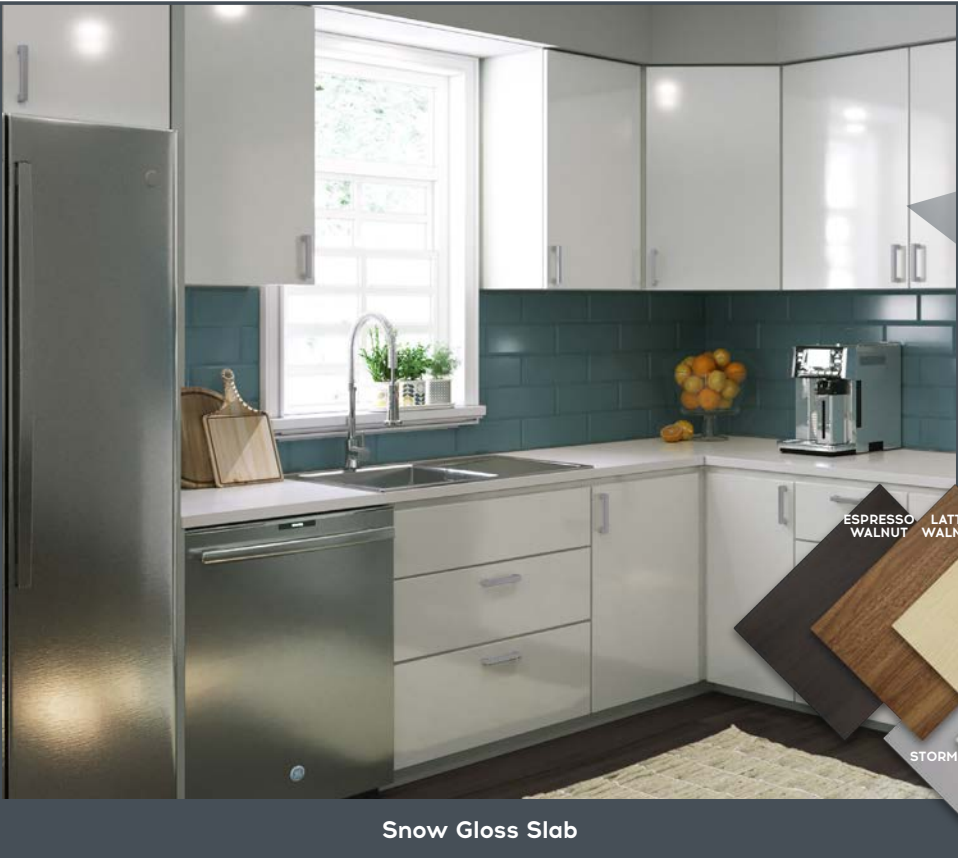

SHAKER: Our classic Shaker door available in 9 colors and a primed-for-paint option.

Shaker Fusion Storm

FUSION: Slab drawer fronts in combination with 5-piece door fronts.

DOOR STYLES AND COLORS

Snow Gloss Slab

SLAB: A clean, modern look available in 11 colors and a primed-for-paint option.

Graphite Slide

SLIDE: An enhanced shaker style available in 4 colors.

HANDLES, PULLS & KNOBS

Bar Pull

Satin Nickel & Matte Black
 4-1/2", 6"; 2" T-Knob;
 1-1/4" Round Knob